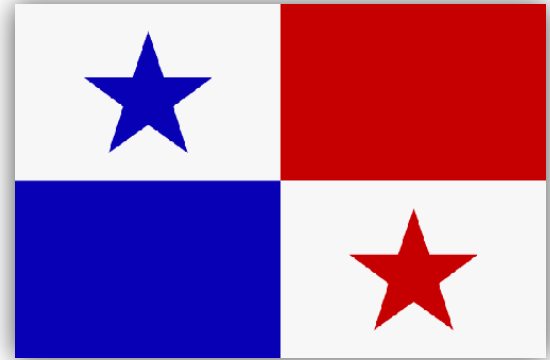

Panama

National Flag

Name:

Republic of Panama, República de Panama

Capital:

Panama

Area:

75,517 km²

Population:

3,661,868

Languages:

Spanish (official), English

Continent:

Central America

Currency:

Balboa, US Dollar

Map

FUN FACTS

This is the only country in the world where you see the sun rise in the Pacific and set in the Atlantic.

The Panama Canal was built by the US Army Corps of Engineers between 1904 and 1914

Famous Panamanian Athletes include the former world light and welter weight boxing champion Roberto Duran (b.1951) and former Baseball star Rod (Rodney) Carew (b.1945)