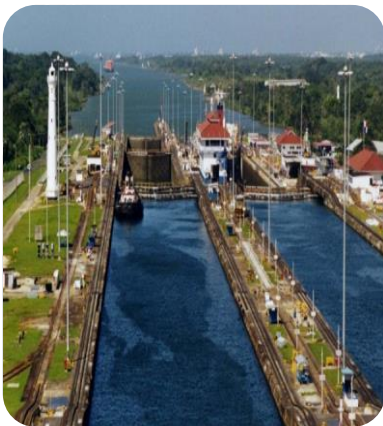

Map

FUN FACTS

This is the only country in the world where you see the sun rise in the Pacific and set in the Atlantic.

The Panama Canal was built by the US Army Corps of Engineers between 1904 and 1914

Famous Panamanian Athletes include the former world light and welter weight boxing champion Roberto Duran (b.1951) and former Baseball star Rod (Rodney) Carew (b.1945)